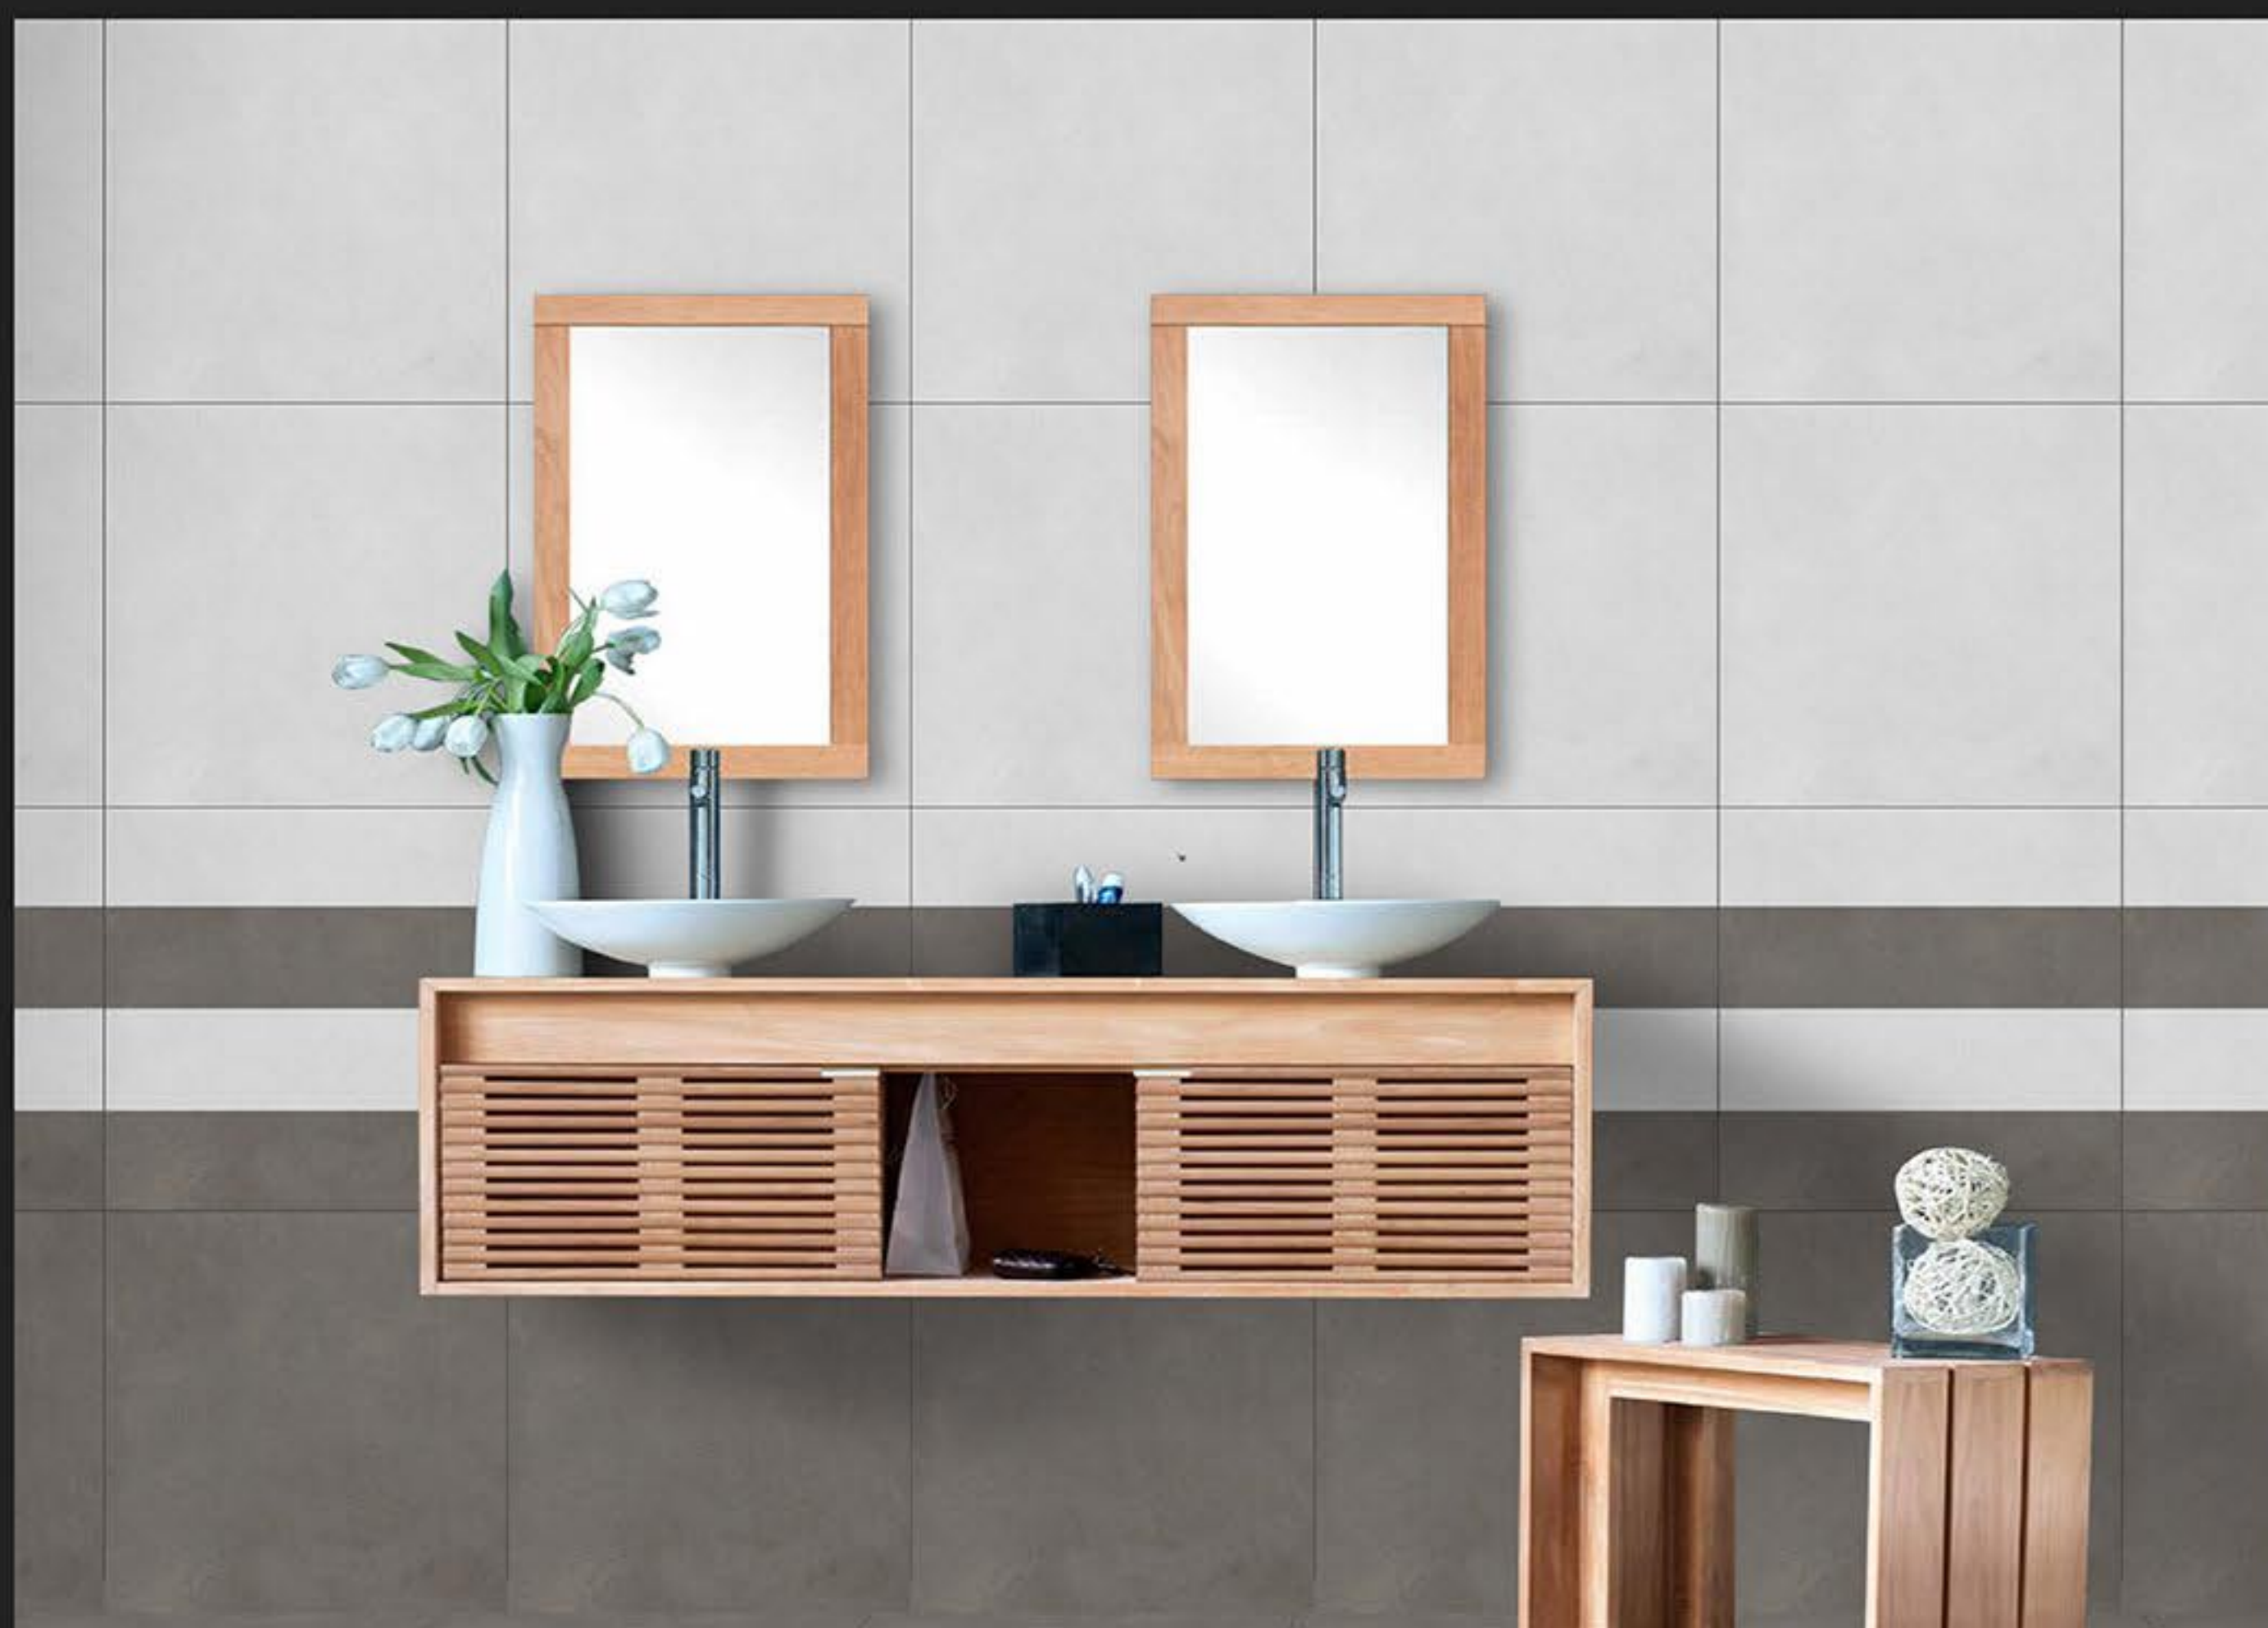

HL
SERIES
MATT FINISH

007-LT

007-HL

007-DK