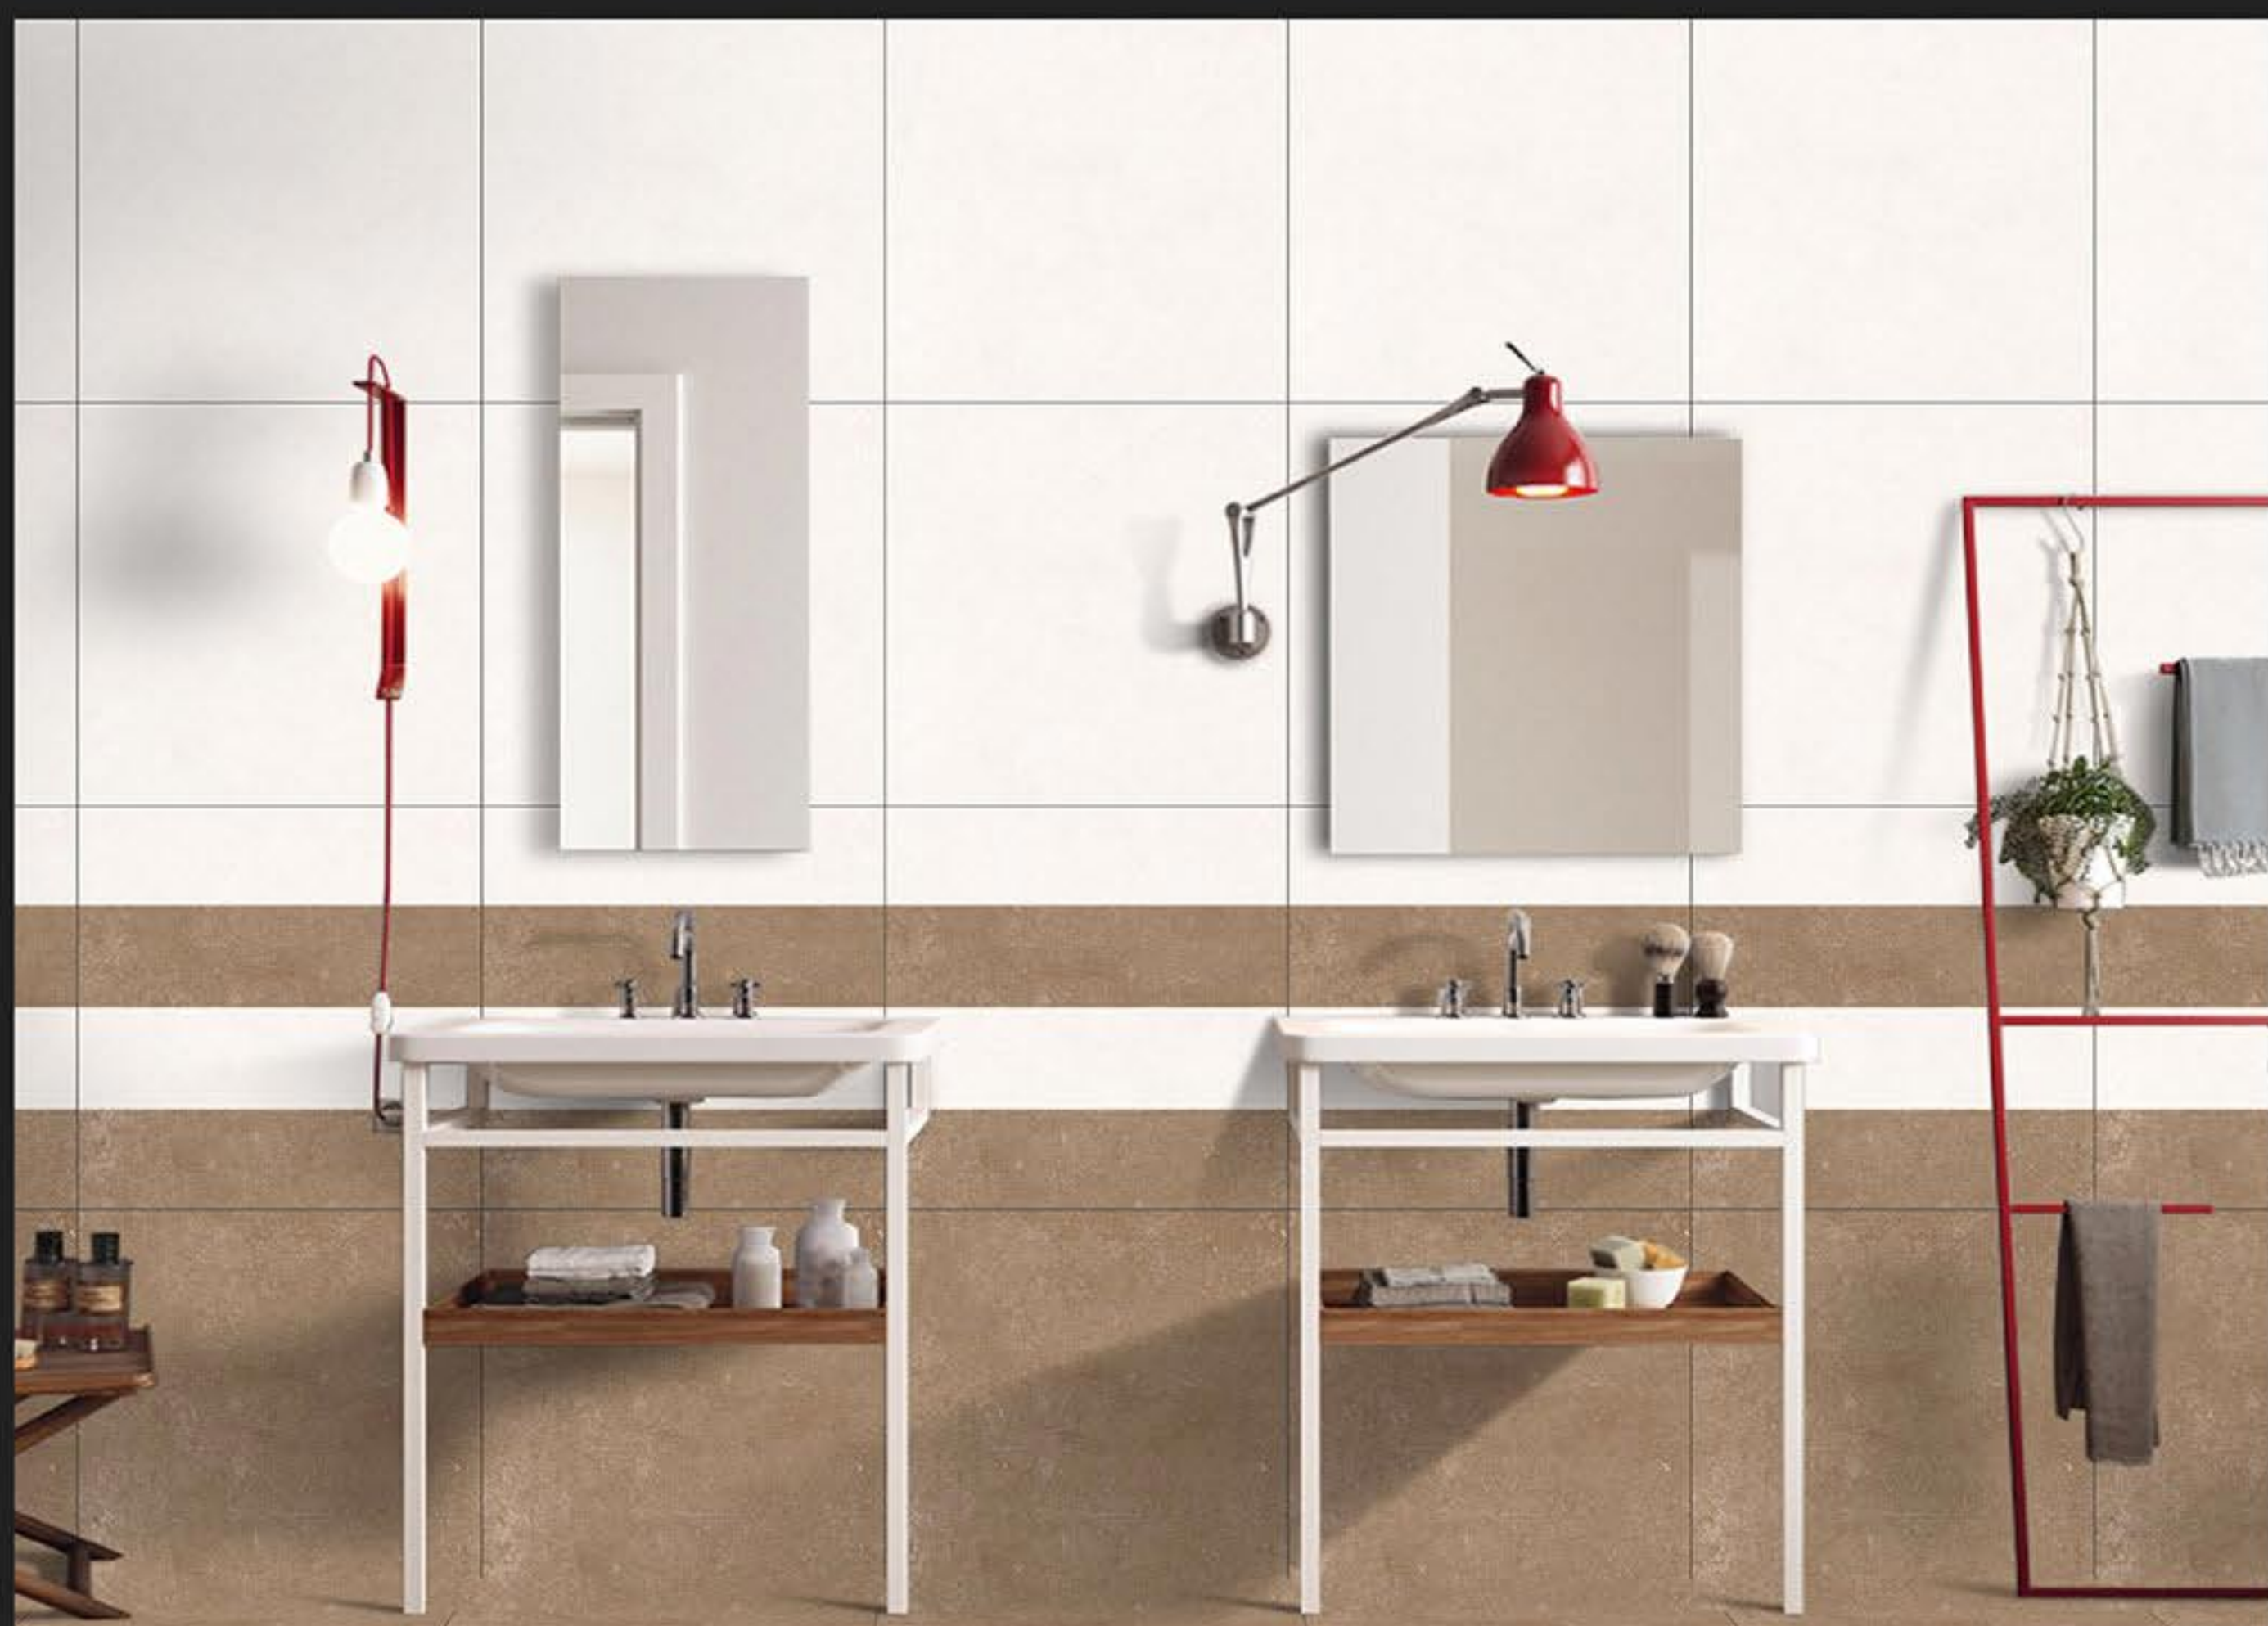

HL
SERIES
MATT FINISH

006-LT

006-HL

006-DK